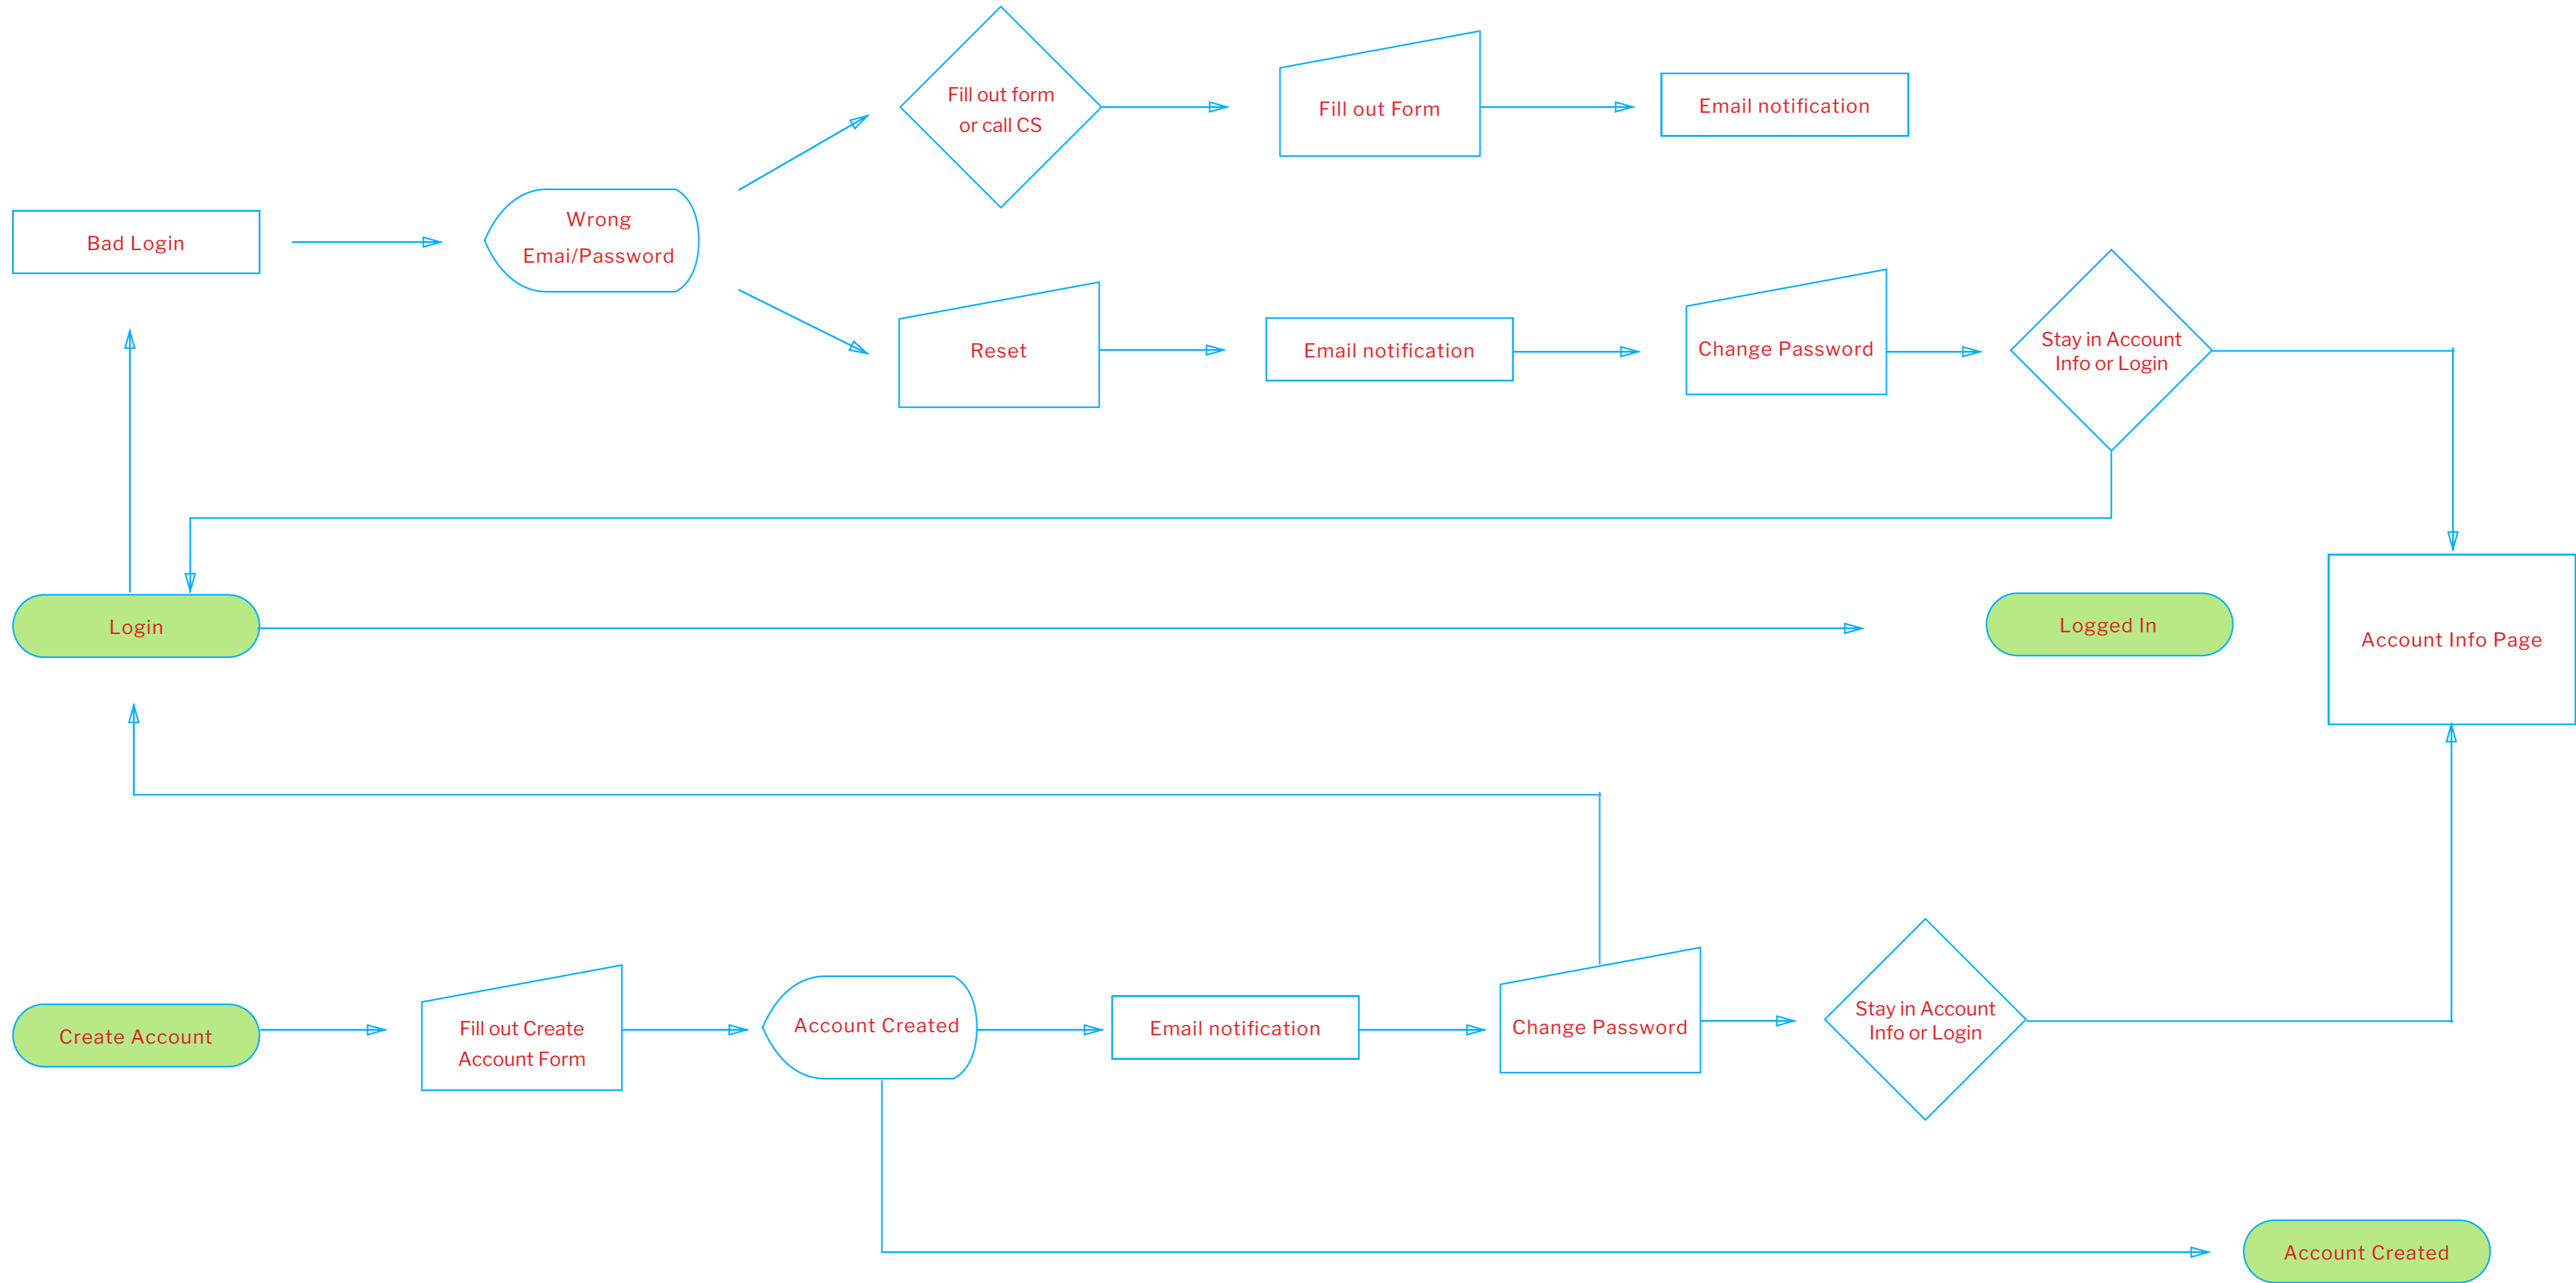

Web App Wireframes - Login & Create Account User Flow

### Login Mode

- 1 Background Image
- 2 Login Board
- 3 Forgot your password prompt
- 4 Options to show password or keep an user signed in
- 5 Call to action button
- 6 Navigation Tabs

**Sign up Mode**

- 1 Background Image
- 2 Sign up Board
- 3 Navigation Tabs
- 4 Account info
- 5 Newsletter Sign check box
- 6 Terms & Condition info
- 7 Call-to-Action button