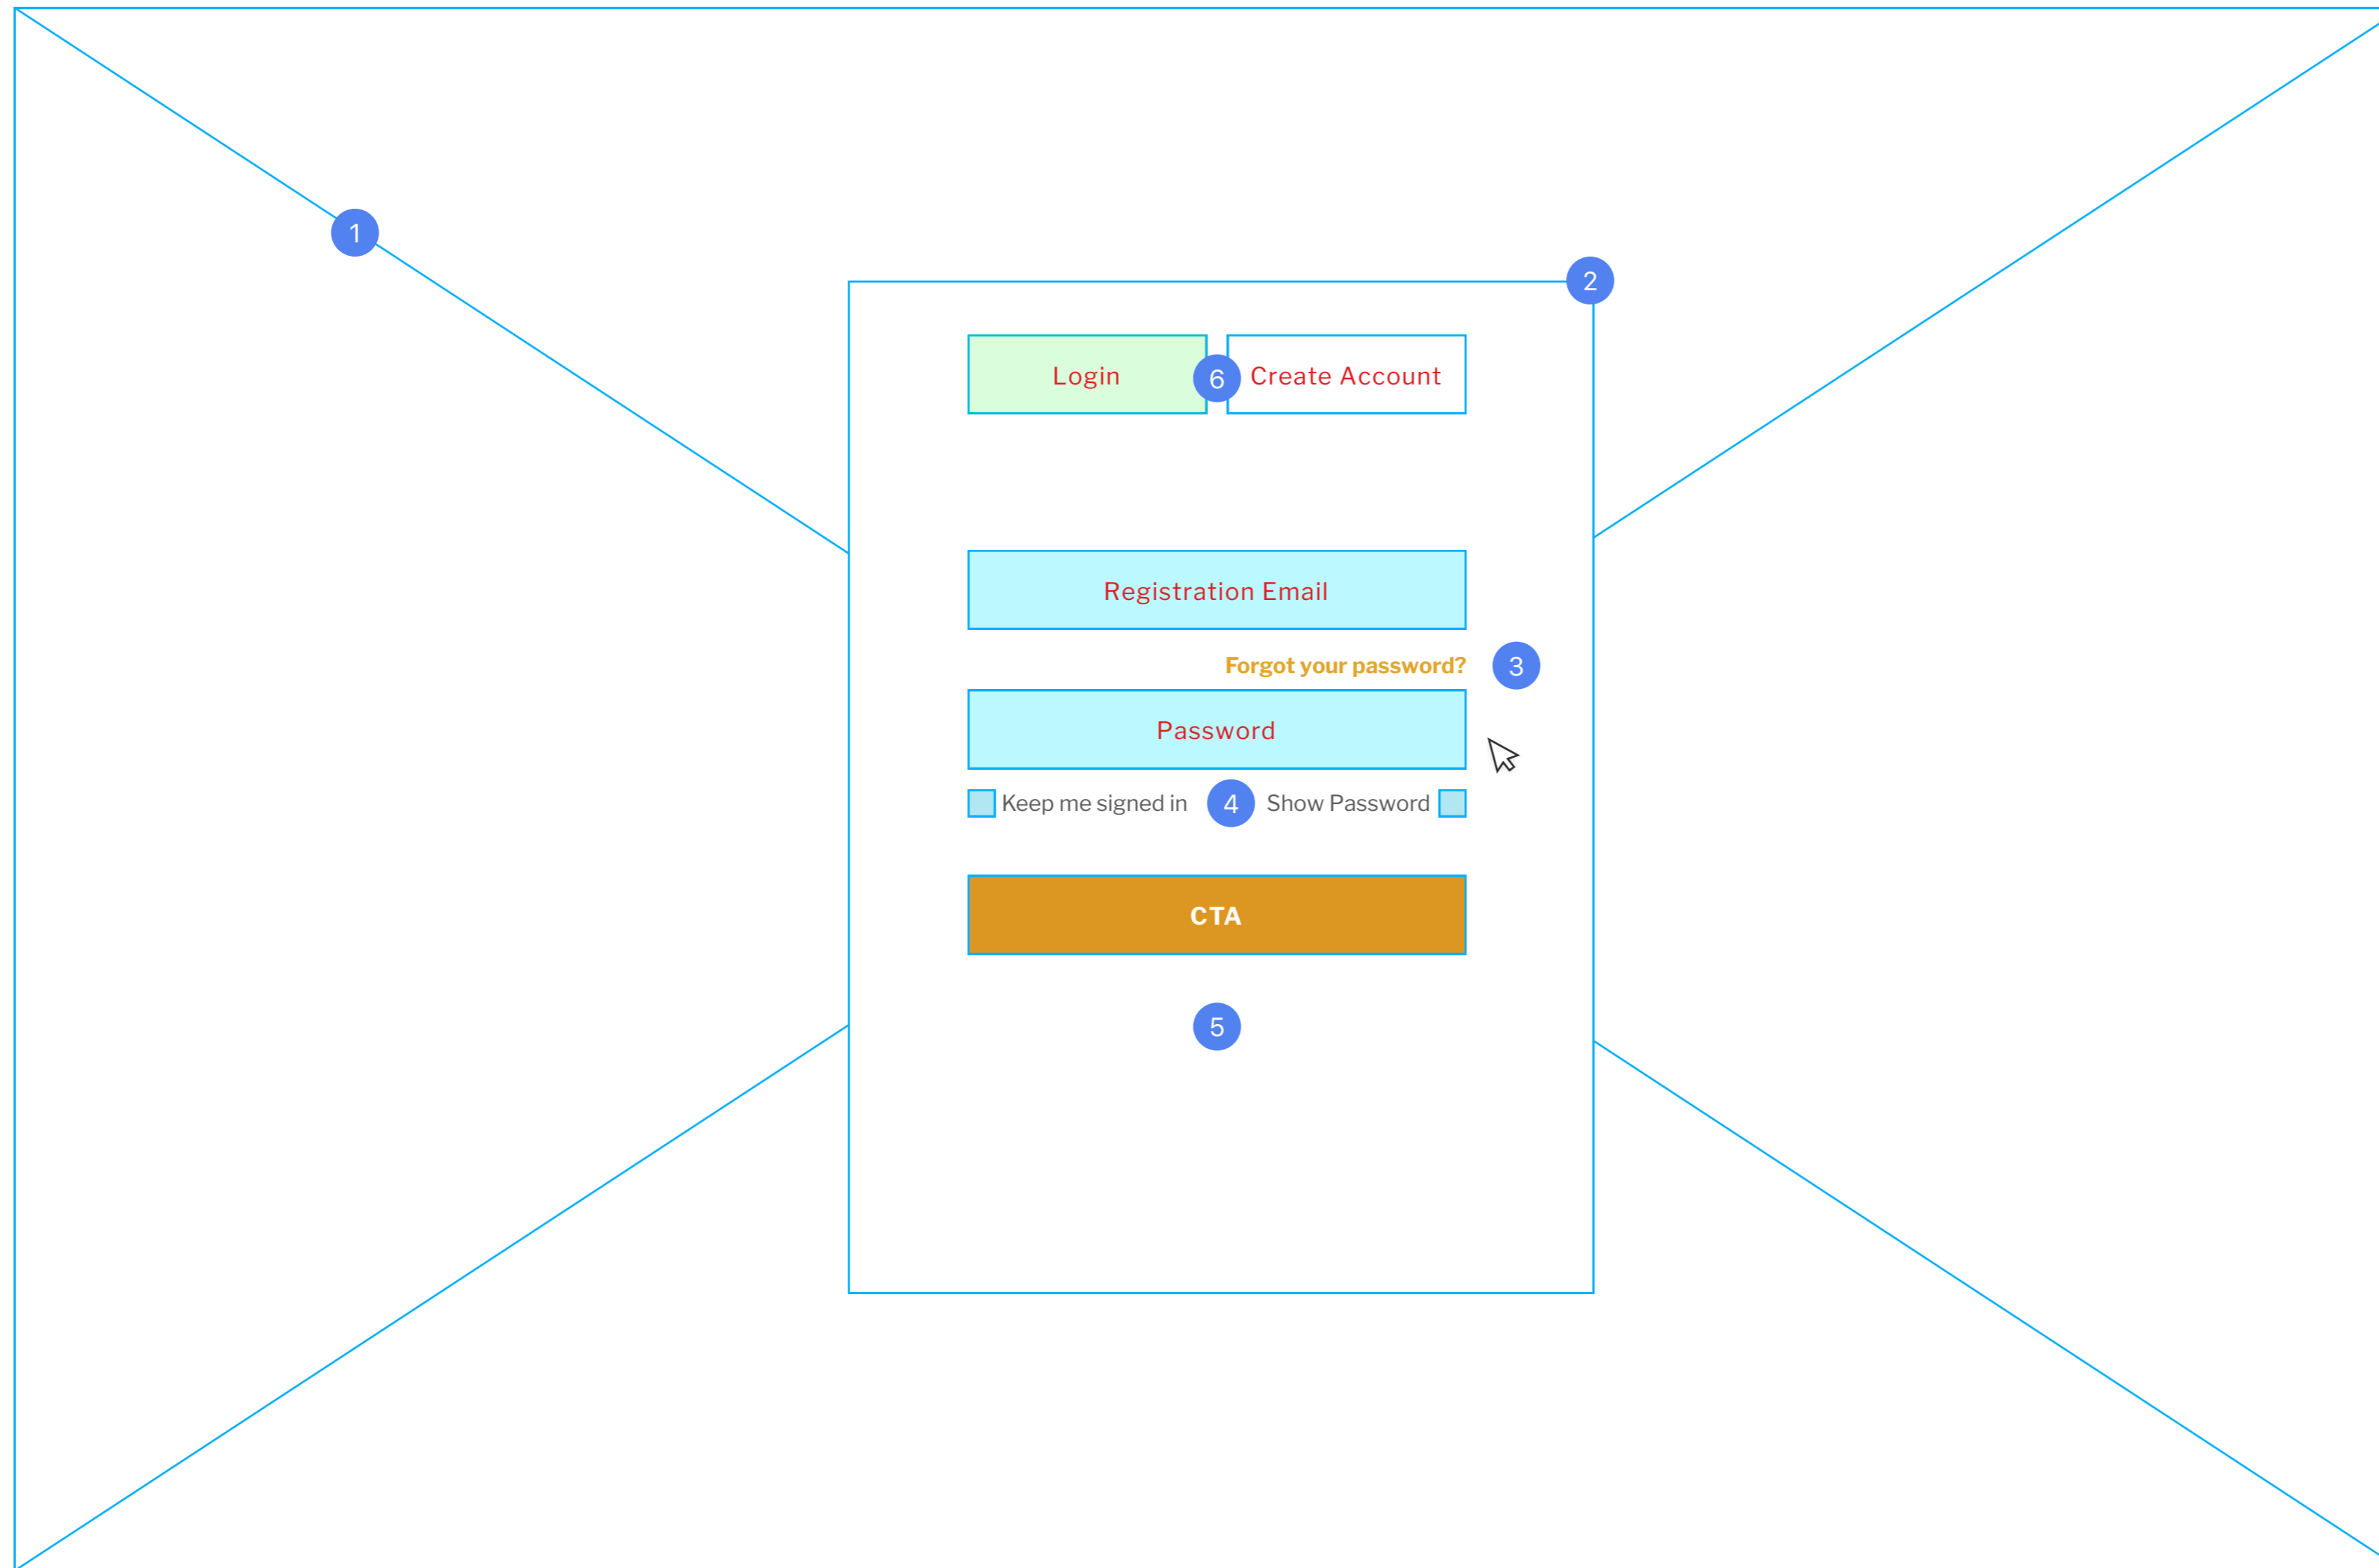

Web App Wireframes - Login & Create Account User Flow

### Login Mode

- 1 Background Image
- 2 Login Board
- 3 Forgot your password prompt
- 4 Options to show password or keep an user signed in
- 5 Call to action button
- 6 Navigation Tabs

**Sign up Mode**

- 1 Background Image
- 2 Sign up Board
- 3 Navigation Tabs
- 4 Account info
- 5 Newsletter Sign check box
- 6 Terms & Condition info
- 7 Call-to-Action button