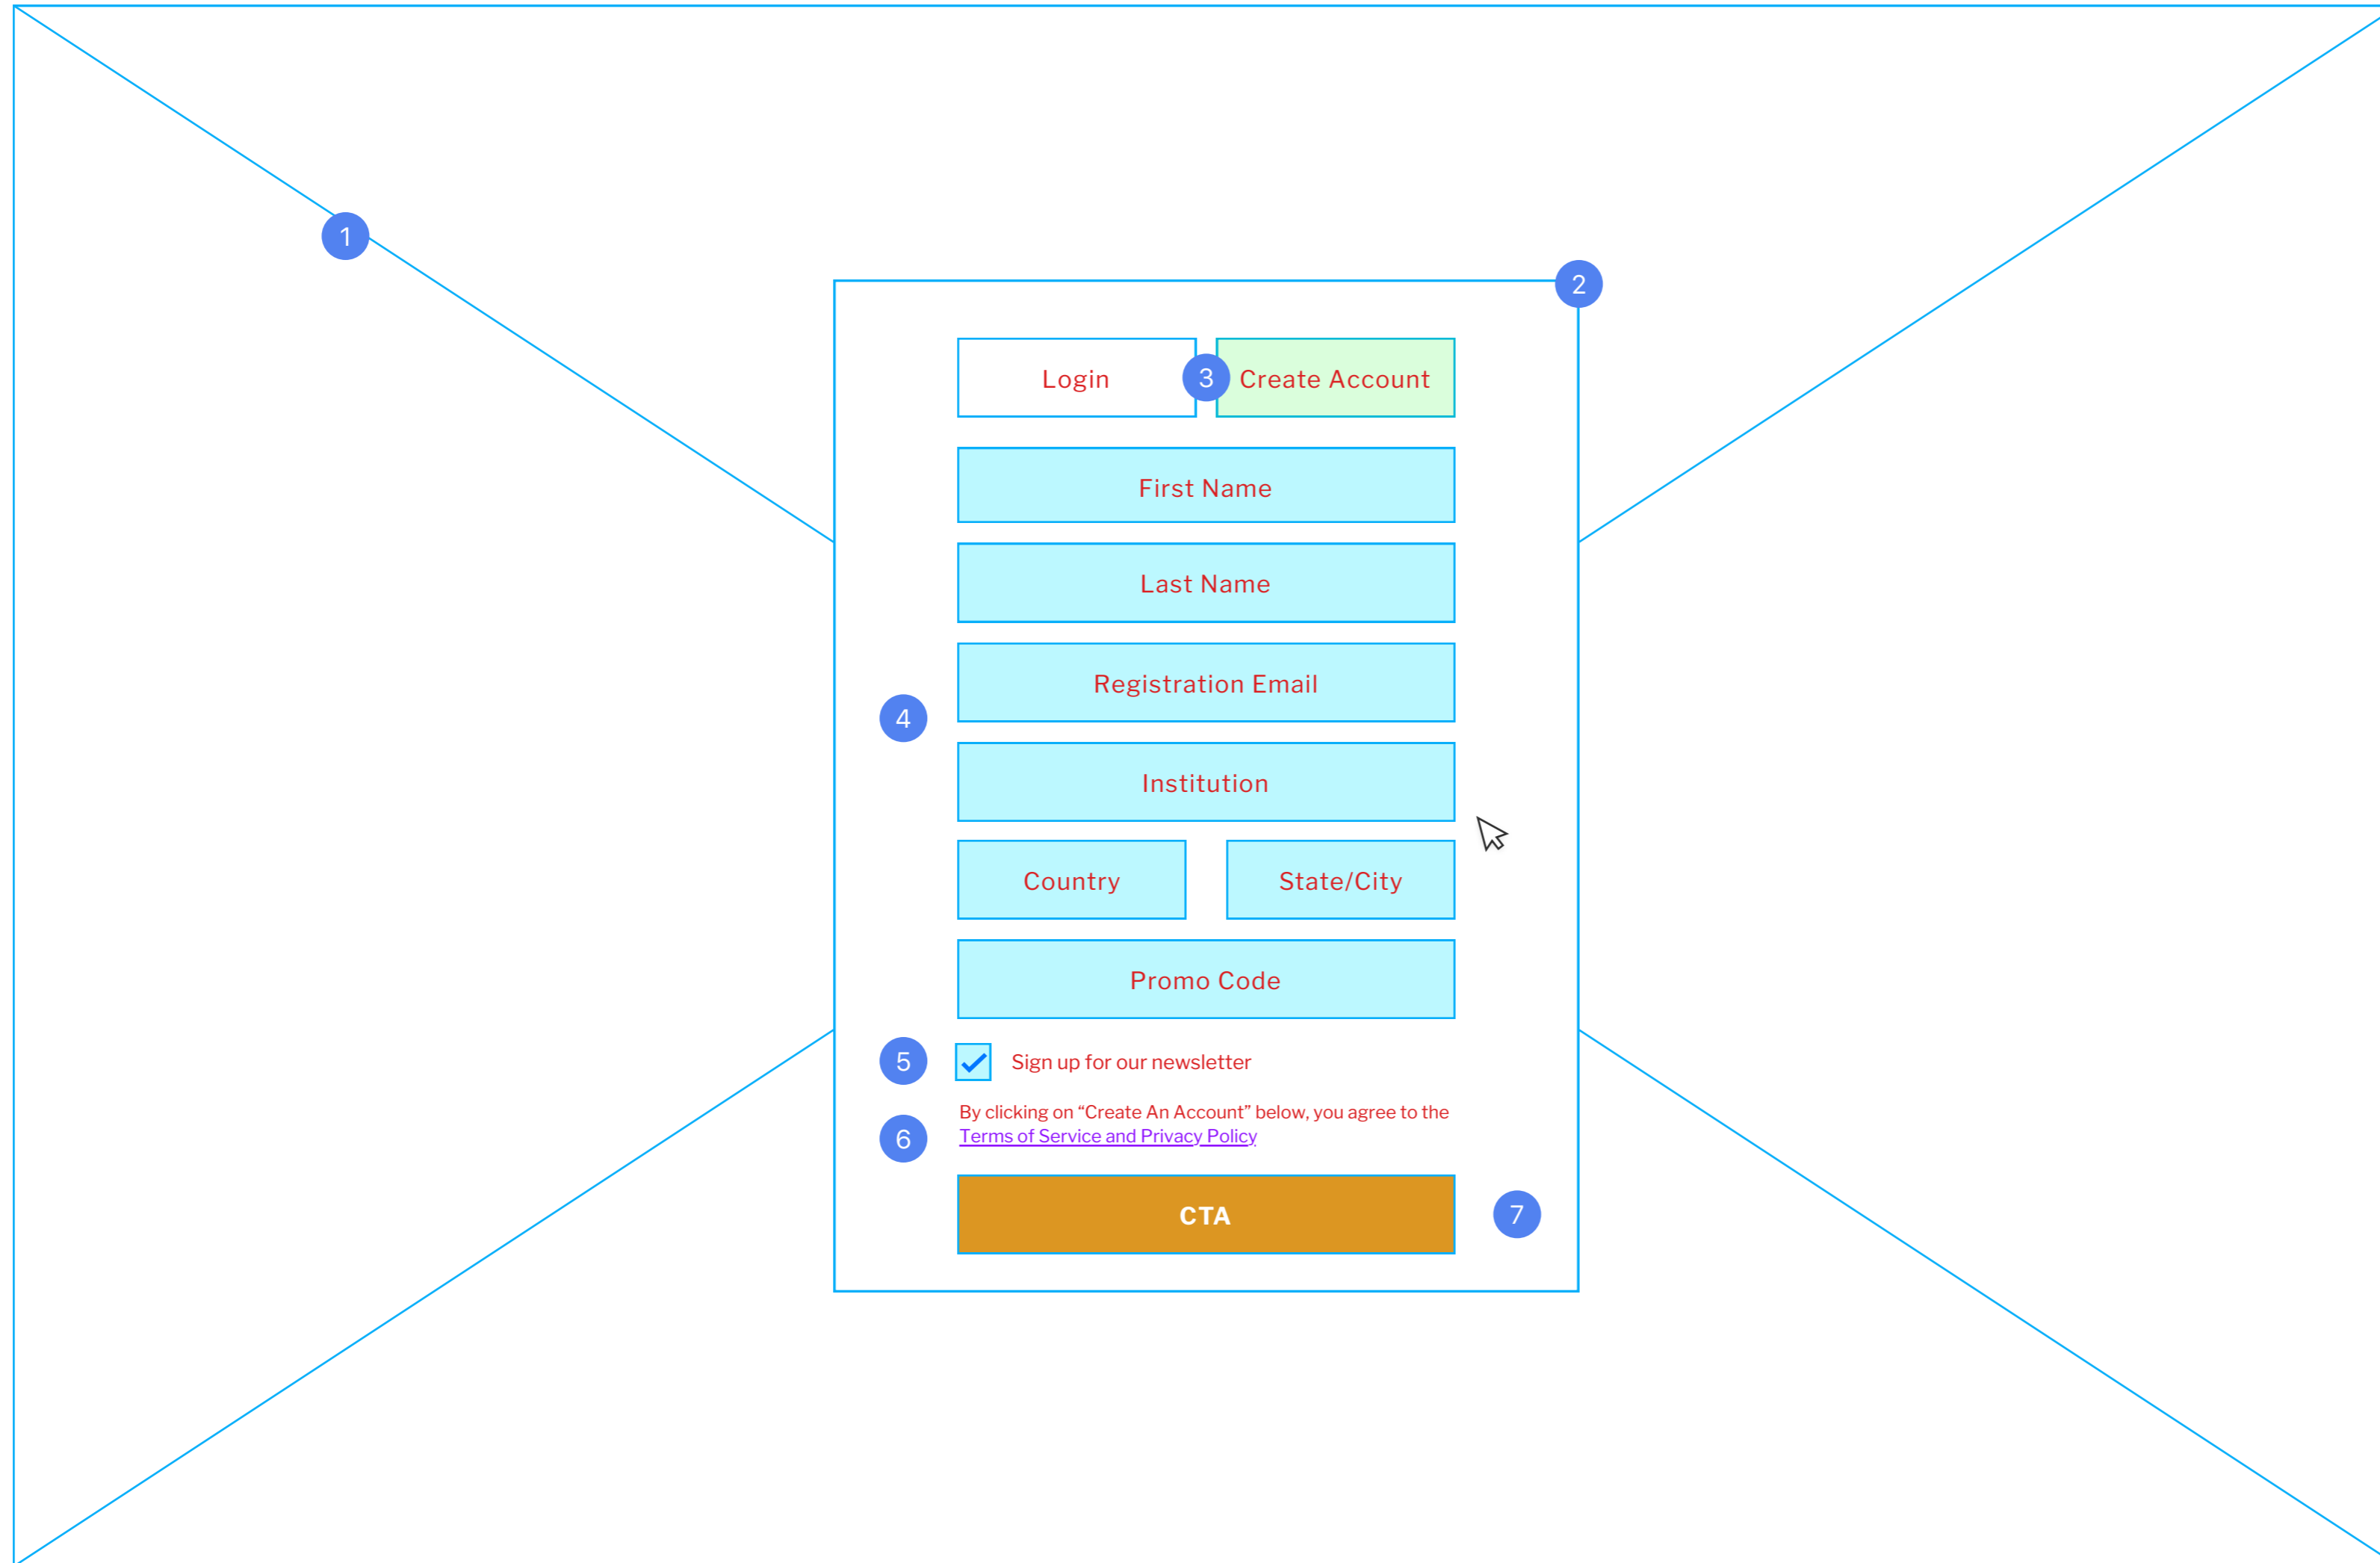

Web App Wireframes - Login & Create Account User Flow

### Login Mode

- 1 Background Image
- 2 Login Board
- 3 Forgot your password prompt
- 4 Options to show password or keep an user signed in
- 5 Call to action button
- 6 Navigation Tabs

**Sign up Mode**

- 1 Background Image
- 2 Sign up Board
- 3 Navigation Tabs
- 4 Account info
- 5 Newsletter Sign check box
- 6 Terms & Condition info
- 7 Call-to-Action button